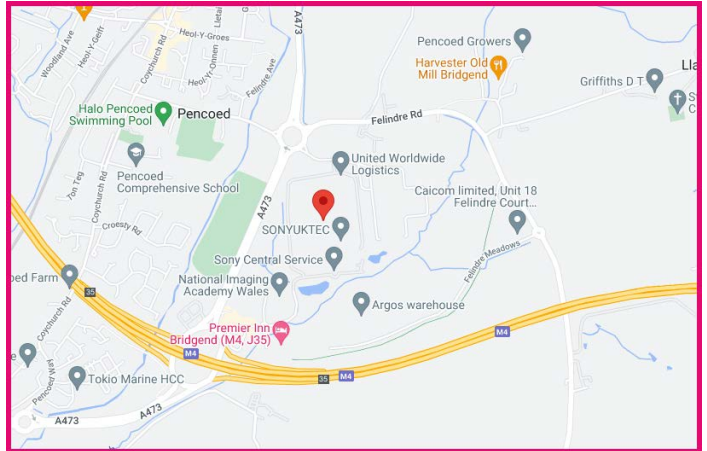

MOVO INSURANCE BROKERS

Bridgend Branch

Unit 1a Pencoed Technology Park
Bridgend, CF35 5AQ

Tel: 02922 400004

REACHING US BY RAIL

Located within a mile of Pencoed Train Station, if you caught the train from Cardiff Central for the Bridgend line, get off at Pencoed Station and turn right follow past Tesco Express, turn left down Felindre Rd, once at the lights at the roundabout go across the road and you will see the Technology Park.

REACHING US BY CAR

Going west down the M4, come off at junction 33/Pencoed, staying in the furthest right lane follow it around the roundabout and come off at the 3rd exit, coming to a small link road, follow it down to the next roundabout where you will take the 4th exit and immediately turn right to the Technology Park. (you will see United Worldwide). Follow it around and you will see a small door with signage on the back of the building.