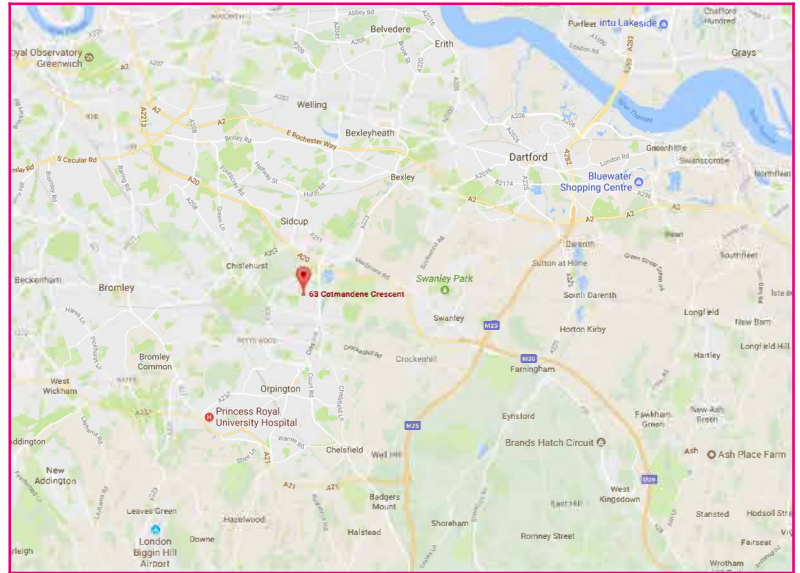

MOVO ORPINGTON LTD

63-65 Cotmandene Crescent,
Orpington BR5 2RA, Kent

Tel: 0208 049 8020

REACHING US BY RAIL

The two closest train stations to us are St Mary Cray (0.8 miles) and Petts Wood (2.5 miles). Someone at Movo will always be available to pick you up from either of these two stations if you contact us in advance. These stations can be reached directly from London Victoria (from 23 mins) or London Charing Cross (from 31 mins).

REACHING US BY CAR

M25 – Come off at junction 3. Use the left 2 lanes to take the A20 exit
At the roundabout, take the 2nd exit onto the A20 slip road to Lewisham/South East London
Take the A224/A223 exit towards Orpington/Foots Cray/Bexley
At the roundabout take the first left into Sevenoaks Way/A224 in Orpington.
Follow Sevenoaks Way/A224 and turn right into Midfield Way
Then turn left into Chipperfield Rd and continue until you see Cotmandene Crescent on your left.

PARKING

There is a free car park opposite our offices which is a 1 minute walk away from our offices.